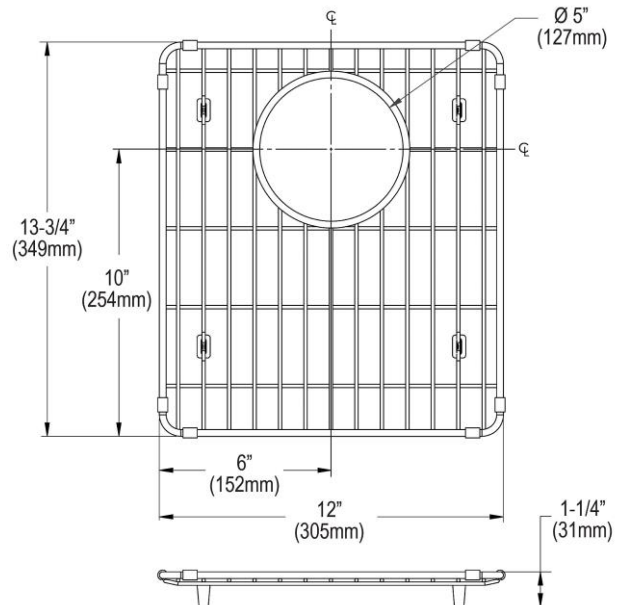

PART: _____ QTY: _____

PROJECT: _____

CONTACT: _____

DATE: _____

NOTES: _____

APPROVAL: _____

In keeping with our policy of continuing product improvement, Elkay reserves the right to change product specifications without notice. Please visit elkay.com for the most current version of Elkay product specification sheets. This specification describes an Elkay product with design, quality, and functional benefits to the user. When making a comparison of other producers' offerings, be certain these features are not overlooked.